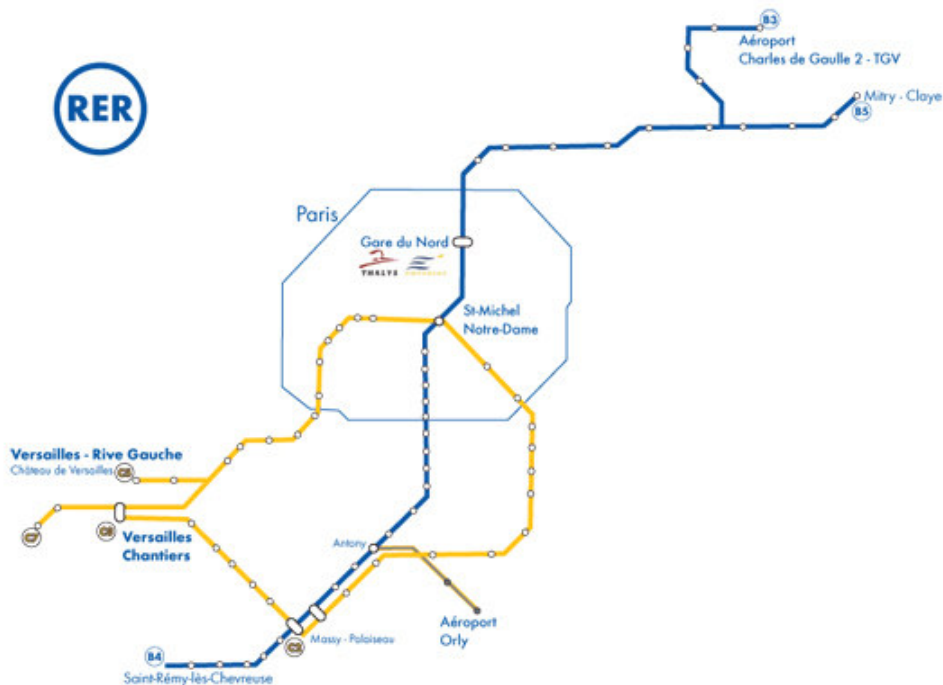

### How to reach the venue

#### By Car

---

#### By public transportation

##### From Charles de Gaulle Airport or Gare du nord (Travel time ~1h30)

- RER B to Saint Michel Station,
- RER C to Versailles Rive Gauche (RER train names : VICKI - VERA)
- Taxi or Bus W, X or K to MOV'EO Satory