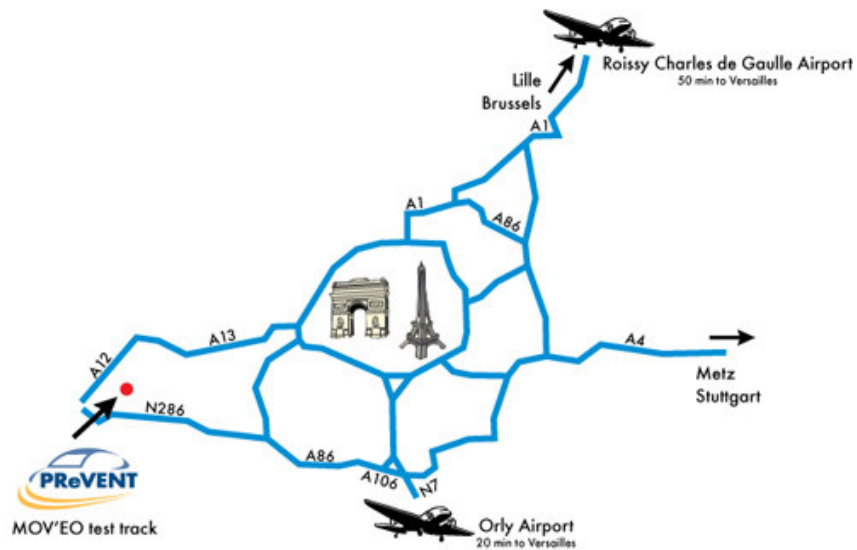

## Conference and Demonstrations Venue

MOV'EO - Test Track  
11 allée des Maronniers  
78000 Versailles, France

#### By Car

---

##### From Charles de Gaulle Airport or Gare du nord (Travel time ~1h30)

- RER B to Saint Michel Station,
- RER C to Versailles Rive Gauche (RER train names : VICKI - VERA)
- Taxi or Bus W, X or K to MOV'EO Satory

### [From Montparnasse Station \(Travel time ~25'\)](#)

- SNCF train to Versailles-chantiers (direction Dreux)
- Taxi or Bus W, X or K to Satory

Shuttles buses will be organised from the various stations.